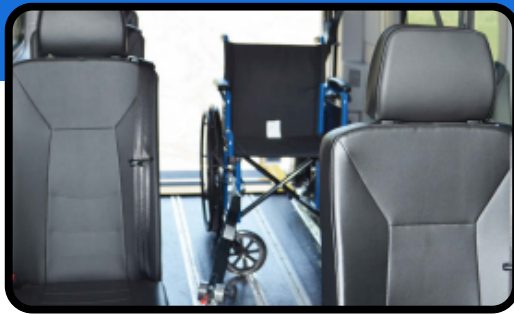

ACCESSIBLE VAN

Whether you're arranging transportation for someone in a wheelchair or need a reliable solution for passengers with mobility challenges, this van is built with accessibility and comfort in mind.

Equipped with heavy-duty side or rear wheelchair lifts (supporting up to 1,000 lbs), SmartFloor technology, and flexible seating for up to 4 wheelchair positions, this van ensures every passenger travels safely and comfortably. Interior features like climate control, grab rails, and a non-slip floor make every ride smooth and secure. With passenger heating and A/C, ADA-compliant tie-downs, and flexible seating options—including flip seats and removable SmartSeats—this van adapts to your needs with ease. Whether it's a short ride or long journey, you can trust our accessible van to get everyone where they need to go.