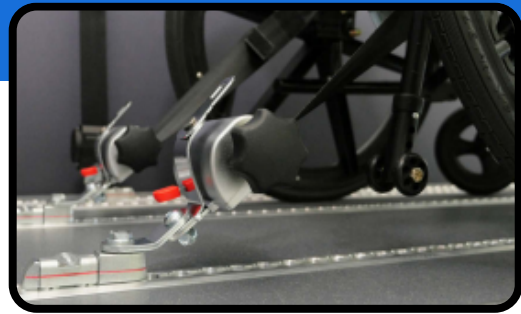

ACCESSIBLE VAN

Whether you're arranging transportation for someone in a wheelchair or need a reliable solution for passengers with mobility challenges, this van is built with accessibility and comfort in mind.

Equipped with heavy-duty side or rear wheelchair lifts (supporting up to 1,000 lbs), SmartFloor technology, and flexible seating for up to 4 wheelchair positions, this van ensures every passenger travels safely and comfortably. Interior features like climate control, grab rails, and a non-slip floor make every ride smooth and secure. With passenger heating and A/C, ADA-compliant tie-downs, and flexible seating options—including flip seats and removable SmartSeats—this van adapts to your needs with ease. Whether it's a short ride or long journey, you can trust our accessible van to get everyone where they need to go.