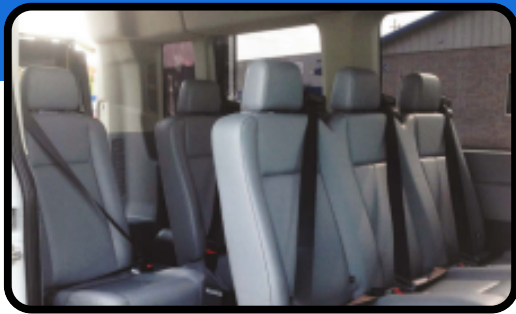

ACCESSIBLE VAN

Whether you're arranging transportation for someone in a wheelchair or need a reliable solution for passengers with mobility challenges, this van is built with accessibility and comfort in mind.

Equipped with heavy-duty side or rear wheelchair lifts (supporting up to 1,000 lbs), SmartFloor technology, and flexible seating for up to 4 wheelchair positions, this van ensures every passenger travels safely and comfortably. Interior features like climate control, grab rails, and a non-slip floor make every ride smooth and secure. With passenger heating and A/C, ADA-compliant tie-downs, and flexible seating options—including flip seats and removable SmartSeats—this van adapts to your needs with ease. Whether it's a short ride or long journey, you can trust our accessible van to get everyone where they need to go.