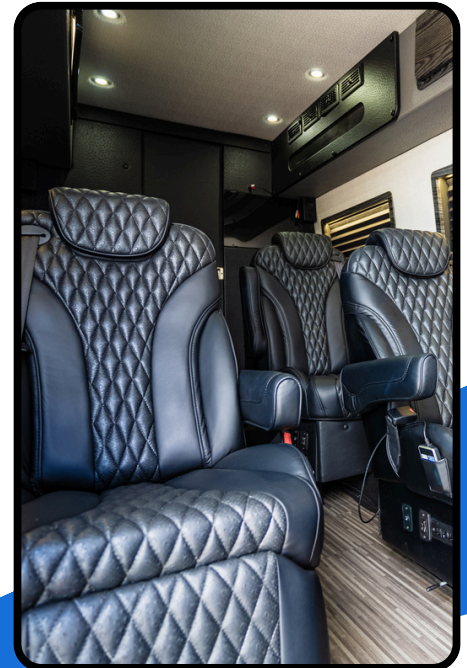

# CEO SPRINTER

— INTERIOR VIDEO

At Signature Transportation Services, we prioritize the needs and requirements of our clients. That's why we offer an impressive fleet of Mercedes Sprinter vans, each equipped with comfortable seating, climate control, USB ports for devices, and black tinted windows. Our custom Mercedes Elite Sprinter van is a prime example of ultimate luxury, designed to enhance your travel experience. With space for up to 5 passengers, we highly recommend booking this vehicle for your most sophisticated guests.

Rest assured, our professional chauffeurs will prioritize your safety and ensure a smooth ride to your destination. Choose Signature Transportation Services for your next trip and enjoy the comfort and luxury of this Mercedes Elite Sprinter.

- **On board bathroom**
- **55" Smart TV**
- **AM/FM/CD/Bluetooth Sound System**
- **Climate Control**
- **(5) 3-Point Seat Belts**
- **Black Tinted Windows**
- **USB Ports**
- **(5) Recliner Chairs with massage and heat**
- **and more...**