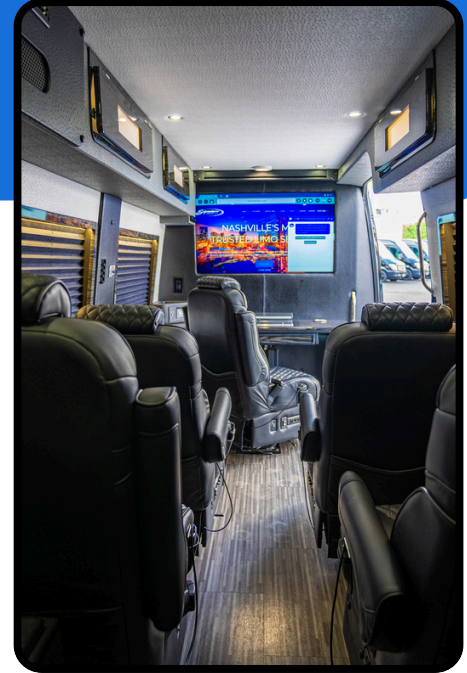

# CEO SPRINTER

— INTERIOR VIDEO

At Signature Transportation Services, we prioritize the needs and requirements of our clients. That's why we offer an impressive fleet of Mercedes Sprinter vans, each equipped with comfortable seating, climate control, USB ports for devices, and black tinted windows. Our custom Mercedes Elite Sprinter van is a prime example of ultimate luxury, designed to enhance your travel experience. With space for up to 5 passengers, we highly recommend booking this vehicle for your most sophisticated guests.

Rest assured, our professional chauffeurs will prioritize your safety and ensure a smooth ride to your destination. Choose Signature Transportation Services for your next trip and enjoy the comfort and luxury of this Mercedes Elite Sprinter.

- **On board bathroom**
- **55" Smart TV**
- **AM/FM/CD/Bluetooth Sound System**
- **Climate Control**
- **(5) 3-Point Seat Belts**
- **Black Tinted Windows**
- **USB Ports**
- **(5) Recliner Chairs with massage and heat**
- **and more...**